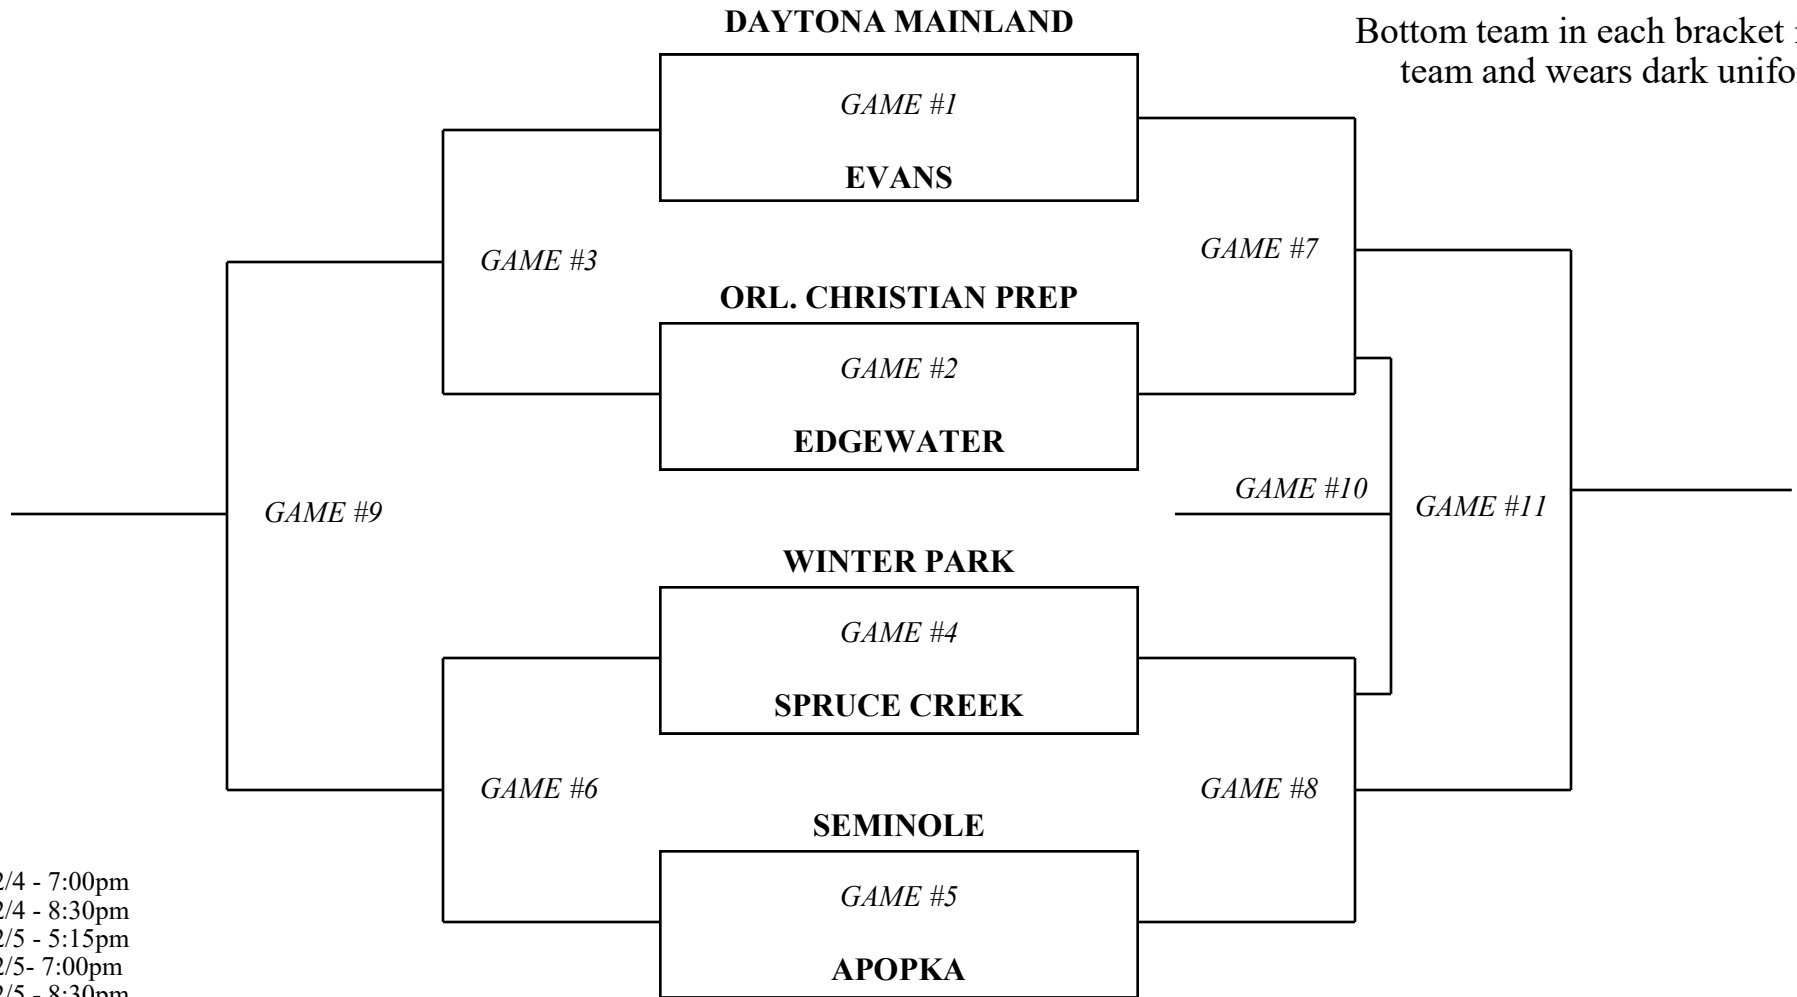

# TIP OFF CLASSIC

DEC. 4 —DEC. 7, 2019

Top Team in each bracket is home team and wears white uniforms.

Bottom team in each bracket is away team and wears dark uniforms.

- Game
- 1 - 12/4 - 7:00pm
  - 2 - 12/4 - 8:30pm
  - 3 - 12/5 - 5:15pm
  - 4 - 12/5 - 7:00pm
  - 5 - 12/5 - 8:30pm
  - 6 - 12/6 - 5:15pm
  - 7 - 12/6 - 7:00pm
  - 8 - 12/6 - 8:30pm
  - 9 - 12/7 - 5:15pm
  - 10 - 12/7 - 7:00pm
  - 11 - 12/7 - 8:30pm